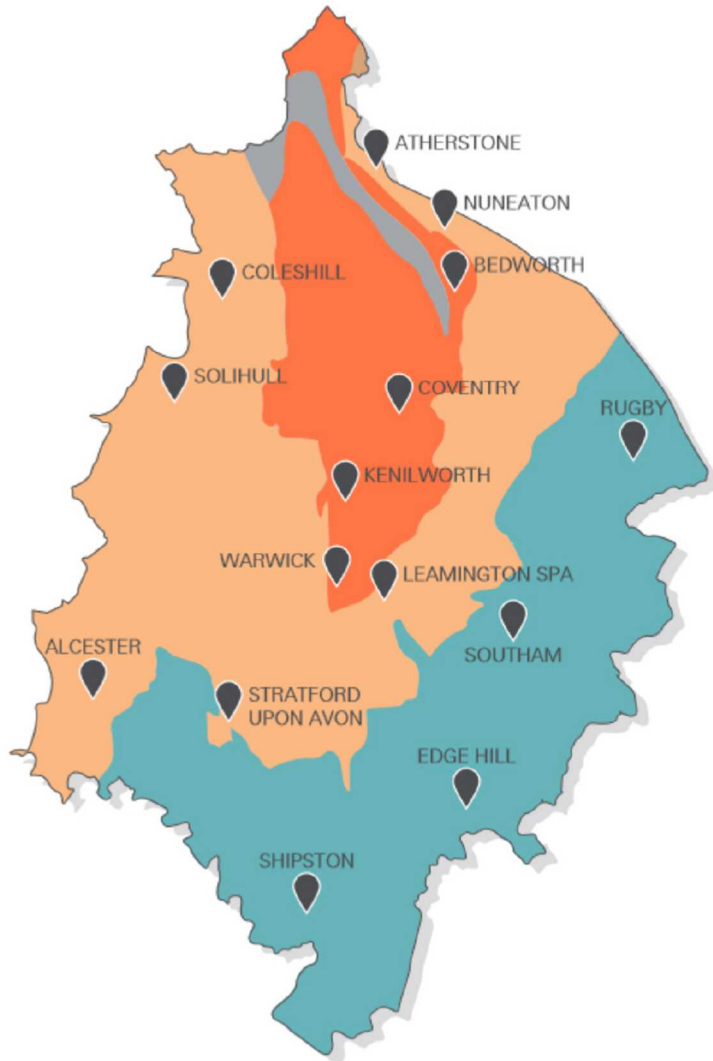

# Warwickshire Rocks

**NUNEATON RIDGE**  
Caldecote Volcanics, Hartshill Sandstone, Diorite

**WARWICKSHIRE PLATEAU**  
Coal Measures, Red Sandstone,  
Carboniferous Mudstone, Kenilworth Sandstone

**TRIASSIC LOWLANDS**  
Mercia Mudstone, Permian Mudstone,  
Bromsgrove Sandstone

**WARWICKSHIRE SCARPLANDS**  
White Lias, Blue Lias, Hornton Stone  
Oolitic Limestone

**WGCG**

Hidden wonders in the  
landscape of Warwickshire

Warwickshire Geological Conservation Group

Warwickshire